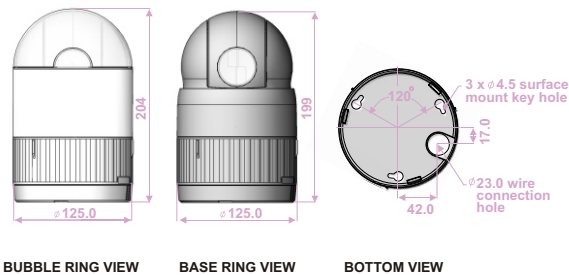

Specifications

MODEL	HID2404SSE11X	HID2404HCE11X	HID2404HNE11X	HID2404HTE11X	HID2404SME11X	HID2404SLE11/10X
MODULE						
CCD Type	1/4" Type Ex-view CCD	1/4" Progressive scan CCD	1/4" Type Super HAD CCD	1/4" Type Super HAD CCD	1/4" Type Ex-view CCD	1/4" Type Super HAD CCD
Optical / Digital Zoom	26X/12X	23X/10X	22X/11X	22X/11X	18X/12X	18X/12X
Resolution (NTSC/PAL)	480/470TVL	480/470TVL	480/470TVL	480/470TVL	480/470TVL	480/470TVL
Focal length	3.5mm~91mm	3.6mm~82.8mm	3.9mm~85.8mm	3.9mm~85.8mm	4.1mm~73.8mm	4.1mm~73.8mm
Min. Illumination						
-Normal	1.0 Lux	3.0 Lux	0.5 Lux	0.5 Lux	0.7 Lux	1.0 Lux
-Low Shutter (1/4(3)s)	0.07 Lux	0.2 Lux	0.02 Lux	0.02 Lux	0.1 Lux	-
-ICR on	0.15 Lux	-	-	-	-	-
-ICR on & Low Shutter	0.01 Lux	0.02 Lux	0.01 Lux	-	0.01 Lux	-
Image Stabilizer	NO	NO	NO	NO	NO	NO
WDR	NO	YES	YES	YES	NO	NO
ICR on	YES	YES	YES	NO	YES	NO
DOME						
Panning angle (Optional)	360° continuous rotation					
Alarm (Optional)	8 inputs (NC/NO), 4 relay outputs					/ NO(HID2404SLE10X only)
Tilt angle	-10° ~ 90°					
Auto Scan	1 auto pan & 8 auto scan capability					
Preset	240 presets with individual dwell time					
Pattern	4 patterns (recording up to 240 sec)					
Tour	8 tours (consist of 32 functions/1tour)					
Max Speed	380°/sec					
Area Title	it can be divided 16 areas with 16 characters of title					
Privacy Zone	8 privacy zone masking (2 methods selectable : mark / video off)					

* Specifications are subject to change without notice *

MOUNT OPTIONS

* BASIC